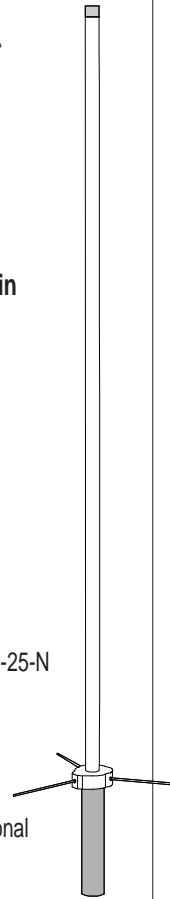

NEW!

Higher Gain

460-470

7+db

200W

72"

Fiberglass

Mast Mount

Yes

N

7220-10-N / -25-N

In/Outdoor

±5 MHz

12°

Omnidirectional

7210-7-US

Central Station

460-470

9db

200W

96"

Fiberglass

Mast Mount

Yes

N

7220-10-N / -25-N

In/Outdoor

±5 MHz

7°

Omnidirectional

7210-9-UC